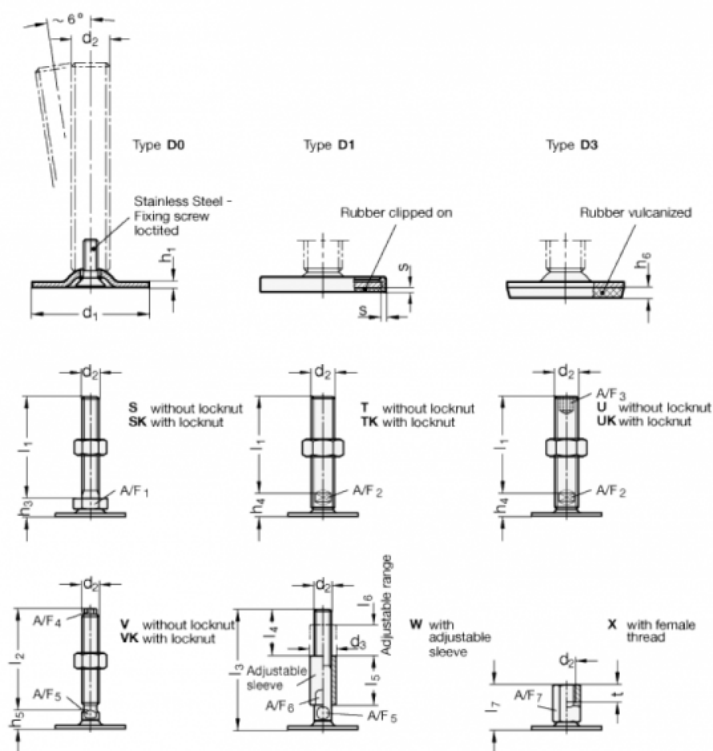

Article number: 204180M24100D3TK
 Description: E+G levelling foot
 GN 41-80-M24-100-D3-TK
 Note: TK With nut, Wrench flat at the bottom

Measures

- A/F2 = 19
- d1 = 80
- d2 = M24
- h1 = 3
- h4 = 21
- h6 = 5
- l1 = 100
- s =